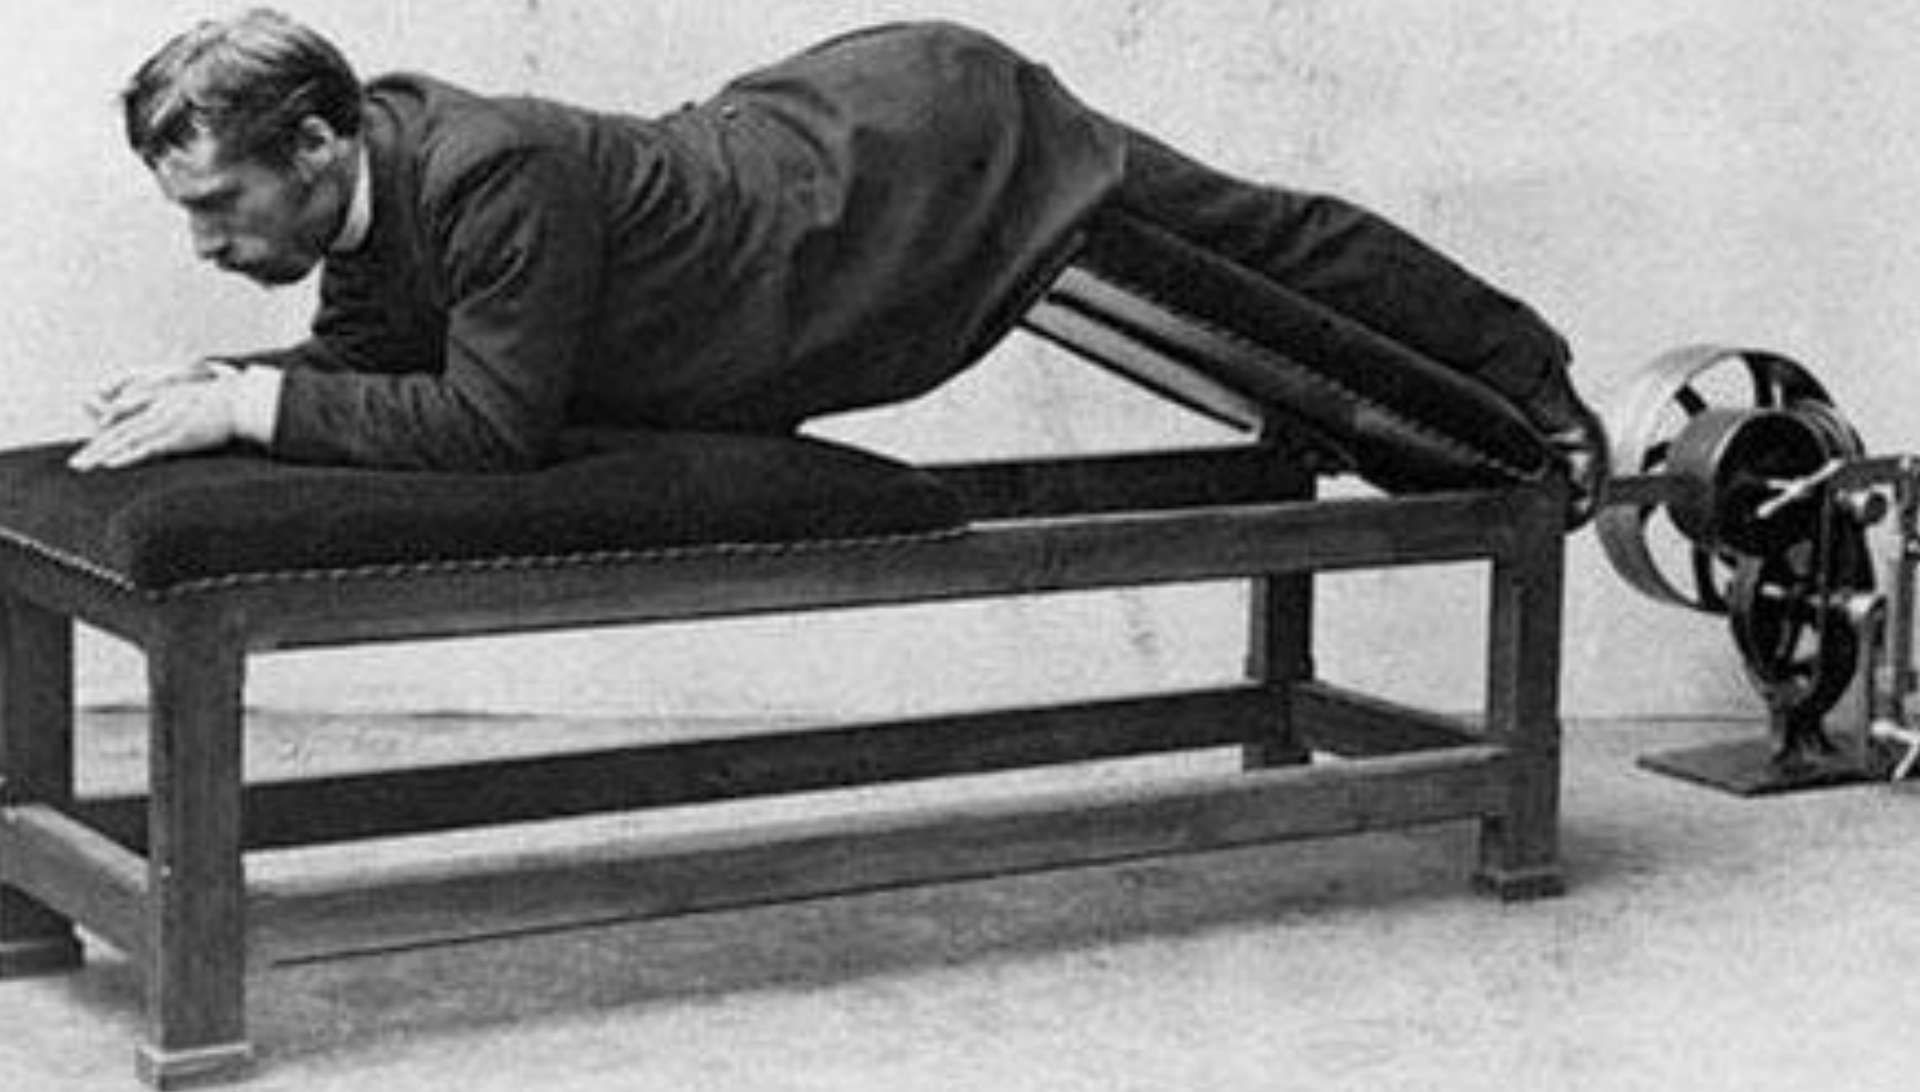

POWER SOURCE: 230V 50/60Hz

SAMSUNG

The Change in the Health Technologies

Dental Equipment

Face Transplantation

E8

Fitness Equipment

J4