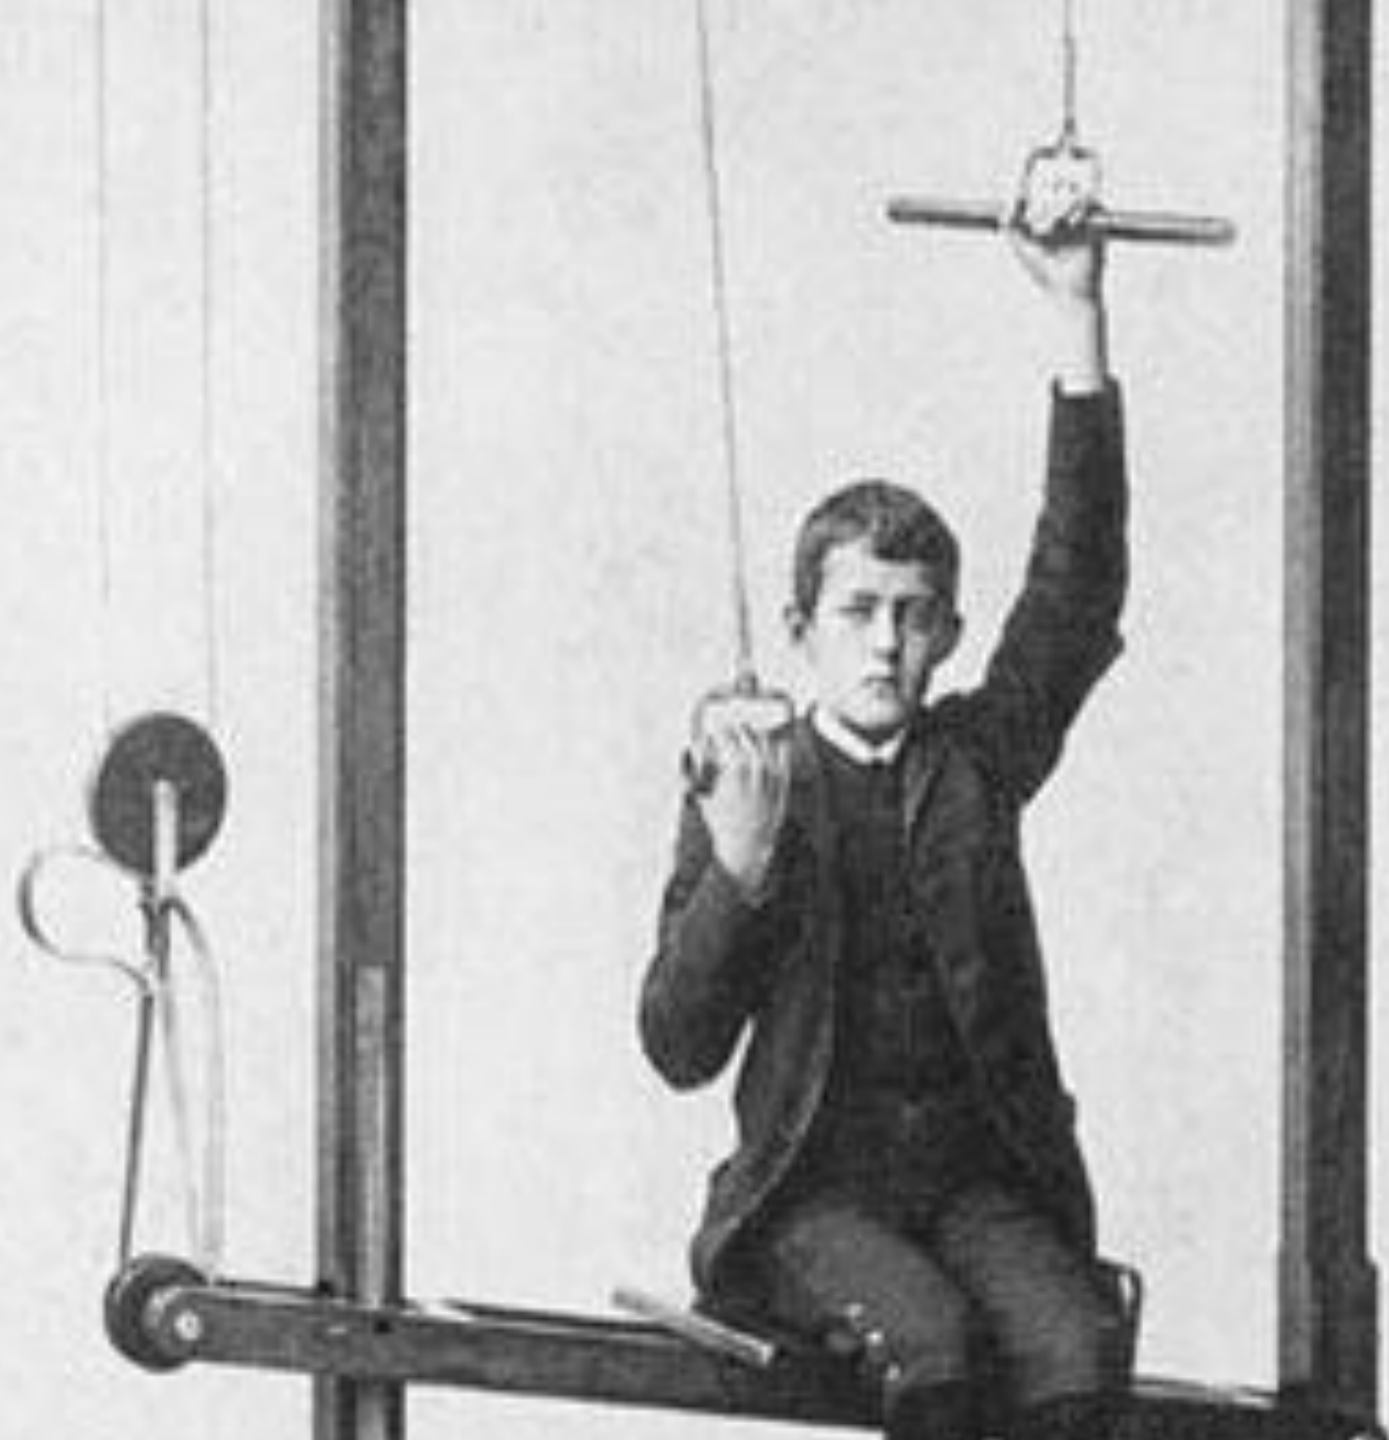

POWER SOURCE: 230V 50/60Hz

SAMSUNG

The Change in the Health Technologies

Dental Equipment

Face Transplantation

E8

Fitness Equipment

J4